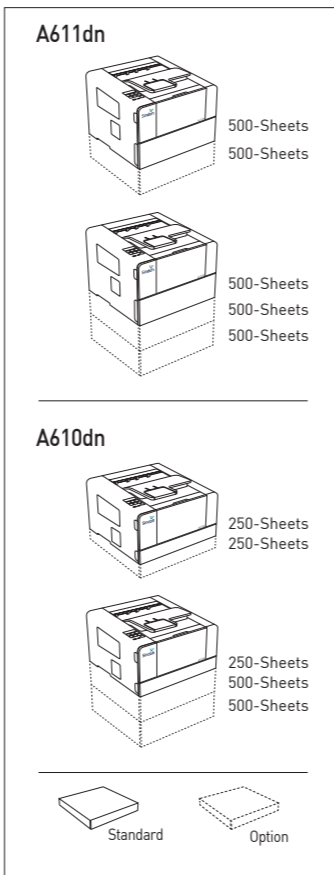

Specification

Model		A611dn	A610dn
Print Speed in A4 (Letter)		47ppm (49ppm)	40ppm (42ppm)
Time to First Page		Approx 6 sec	
Duplex		Standard	
Network		Standard	
Resolution		Enhanced 1,200 x 1,200 dpi	
Emulation		PCL6/5e, PS3, SDAPLxw	
Paper Handling	Standard	500-Sheets	250-Sheets
	Auto Manual	50-Sheets	
	Max	1,550-Sheets	1,300-Sheets
Paper Output Capacity		250-Sheets	
Memory		512MB	256MB
Processor		800MHz(Quad Core)	360MHz
Maximum Monthly Duty Cycle		120,000 pages per month	80,000 pages per month
Display		Graphic LCD 128x64 Pixel	Graphic LCD 128x32 Pixel
Connectivity		USB2.0, Network(10/100/1G), Wi-Fi(801.21b/g/n)	USB2.0, Network(10/100)
Size (WxDxH in inch)		15.08"x15.20"x12.01"	15.08"x15.20"x9.21"
Weight(lb)		27.99 lb	23.15 lb
Consumable	Toner	SWE	3K
		Low Yield	3K
		Standard Yield	6K
		High Yield	13K
Option		500-Sheet Drawer	250-Sheet Drawer, 500-Sheet Drawer, Wi-Fi Module

Option

Visit : www.sindoh.com for detail.

A600 Series

High-speed mono printing performance optimized for enterprise office environments
A4 Mono Laser Printer